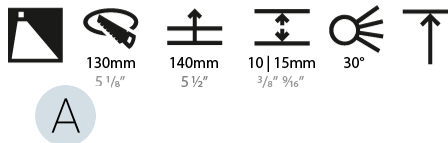

OPTICAL

Reflector: 20 / 25 / 40
Adjustability: Fixed

RATINGS AND CERTIFICATIONS

Certified By: Certified for North American Standards
IP rating: IP20

126mm 4 15/16"

Ø 125mm 4 15/16"

Ø 139mm 5 1/2"

BIONIQ ROUND WALLWASH RECESSED