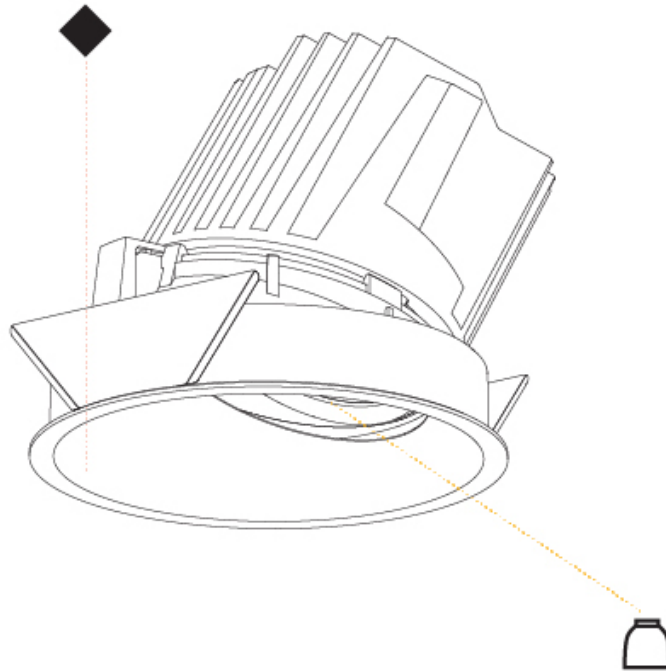

BIONIQ ROUND WALLWASH RECESSED

A35341-

PROJECT

TYPE

SPECIFIER

QUANTITY

DATE